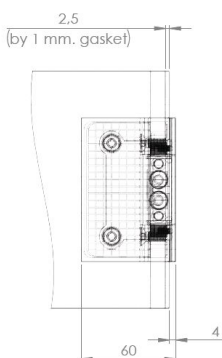

PRODUCT SHEET

Description:

Shower Hinge "Tex III", 90DG, CPL, Glass/Glass, 6-10mm. Glass Thickness, W/15 DG Angle Adjustment Function, & 25DG Return Function, Brass Material, Straight Edges., Incl. 4 x Transp. 1mm & 4 x Transp. Cushions 2mm Thickness

Item number:

15.24.053-0

Units	Box	Carton	HS Code	Barcode
Pcs.	1	10	8302100090	
				5704866501729

SISO A/S

Mileparken 11
DK-2740 Skovlunde
Denmark
VAT: DK 24786013

Phone +45 45 830 900

www.siso.dk
siso@siso.dk