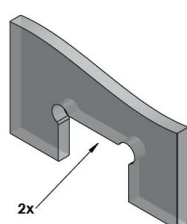

PRODUCT SHEET

Description:

Shower Hinge "Tex III", 90DG, CPL, Glass/Glass, 6-10mm. Glass Thickness, W/15 DG Angle Adjustment Function, & 25DG Return Function, Brass Material, Straight Edges., Incl. 4 x Transp. 1mm & 4 x Transp. Cushions 2mm Thickness

Item number:

15.24.053-0

Units	Box	Carton	HS Code	Barcode
Pcs.	1	10	8302100090	
				5704866501729

SISO A/S

Mileparken 11
DK-2740 Skovlunde
Denmark
VAT: DK 24786013

Phone +45 45 830 900

www.siso.dk
siso@siso.dk

Danske Bank
Nytorv Branch
Copenhagen
SWIFT: DABADKKK

Account no.
4180 3112 112936
IBAN Account
DK7230003112112936