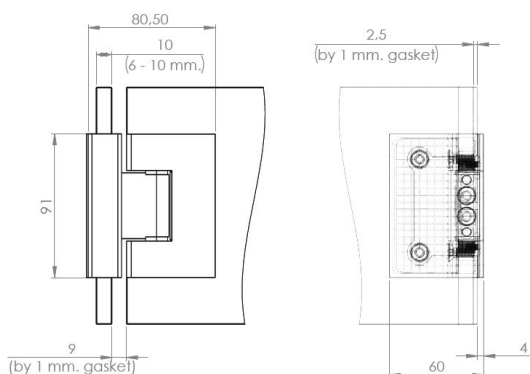

PRODUCT SHEET

Description:

Shower Hinge "Tex III", 90DG, CPL, Glass/Glass, 6-10mm. Glass Thickness, W/15 DG Angle Adjustment Function, & 25DG Return Function, Brass Material, Straight Edges., Incl. 4 x Transp. 1mm & 4 x Transp. Cushions 2mm Thickness

Item number:

15.24.053-0

Units	Box	Carton	HS Code	Barcode
Pcs.	1	10	8302100090	
				5704866501729

SISO A/S

Mileparken 11
DK-2740 Skovlunde
Denmark
VAT: DK 24786013

Phone +45 45 830 900

www.siso.dk
siso@siso.dk