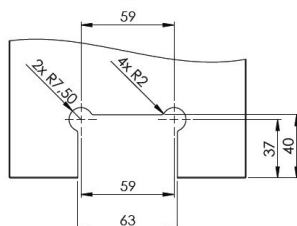

PRODUCT SHEET

Description:

Shower Hinge "Tex III", 90DG, CPL, Glass/Glass, 6-10mm. Glass Thickness, W/15 DG Angle Adjustment Function, & 25DG Return Function, Brass Material, Straight Edges., Incl. 4 x Transp. 1mm & 4 x Transp. Cushions 2mm Thickness

Item number:

15.24.053-0

Units	Box	Carton	HS Code	Barcode
Pcs.	1	10	8302100090	
				5704866501729

SISO A/S

Mileparken 11
DK-2740 Skovlunde
Denmark
VAT: DK 24786013

Phone +45 45 830 900

www.siso.dk
siso@siso.dk