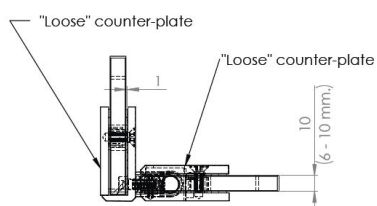

PRODUCT SHEET

Description:

Shower Hinge "Tex III", 90DG, CPL, Glass/Glass, 6-10mm. Glass Thickness, W/15 DG Angle Adjustment Function, & 25DG Return Function, Brass Material, Straight Edges., Incl. 4 x Transp. 1mm & 4 x Transp. Cushions 2mm Thickness

Item number:

15.24.053-0

Units	Box	Carton	HS Code	Barcode
Pcs.	1	10	8302100090	
				5704866501729

SISO A/S

Mileparken 11
DK-2740 Skovlunde
Denmark
VAT: DK 24786013

Phone +45 45 830 900

www.siso.dk
siso@siso.dk

Danske Bank
Nytorv Branch
Copenhagen
SWIFT: DABADKKK

Account no.
4180 3112 112936
IBAN Account
DK7230003112112936